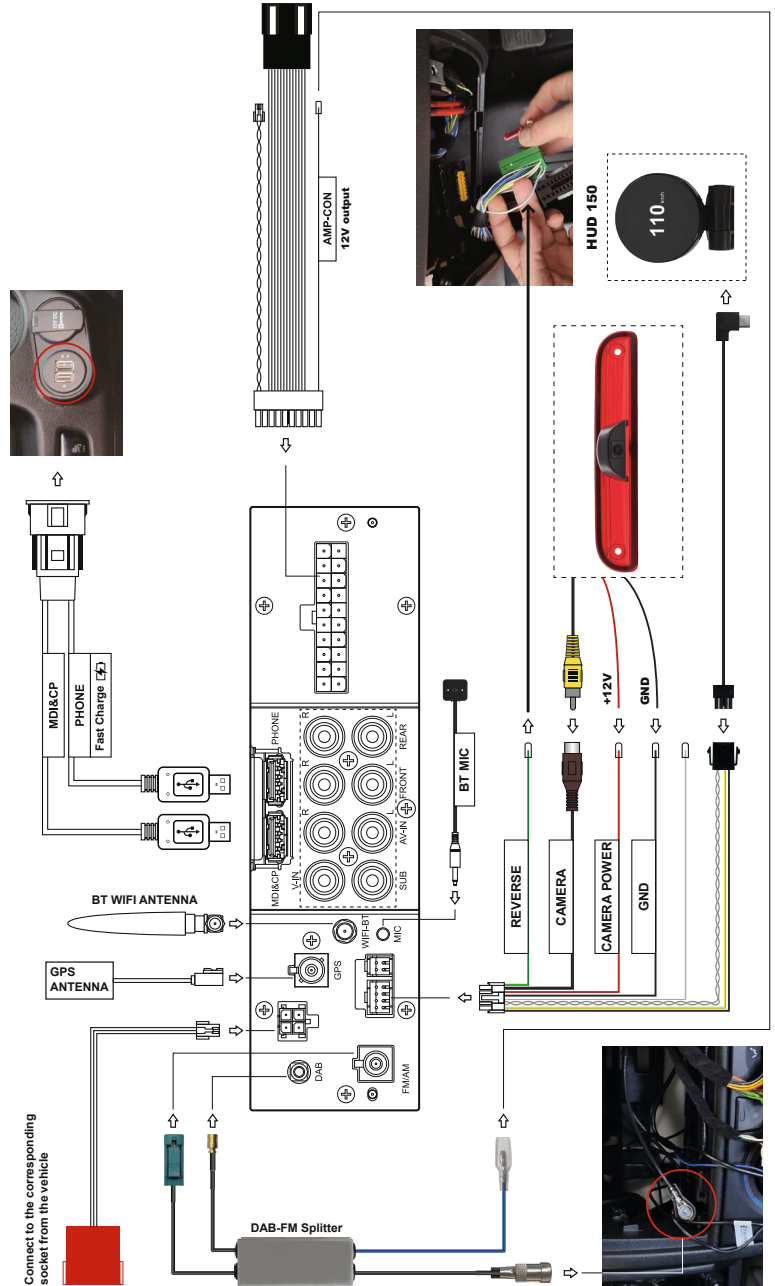

## Installation Video Guide

Follow our YouTube channel for installation videos for some vehicles.

Youtube channel : Dynavin Europe

## DCX / DC7 Wiring Diagram

See the wiring diagram below for all accessory and wiring harness connections. Please note the wiring and installation instructions for the DAB antenna.